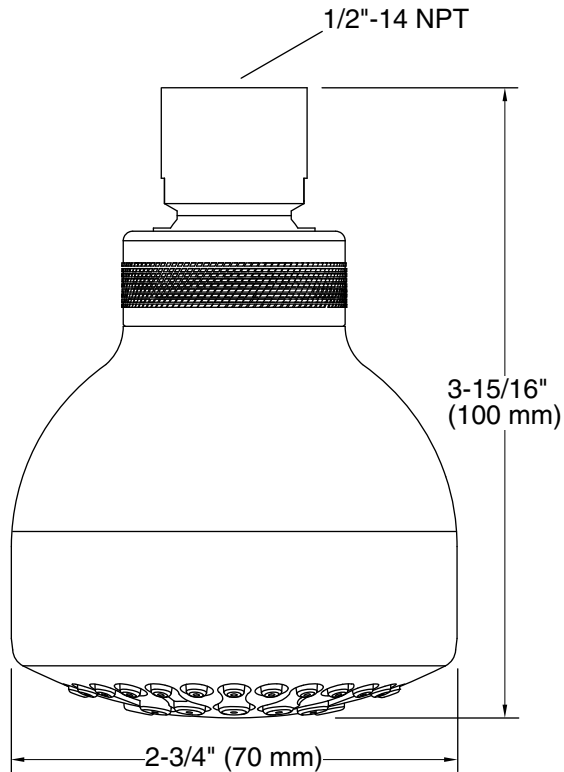

Technical Information

All product dimensions are nominal.

Drain included: No

Showerhead/Body Spray:

Rated maximum flow: 2.5 gal/min (9.5 l/min)

Pressure: 80 psi (5.5 bar)

Notes

Install this product according to the installation guide.